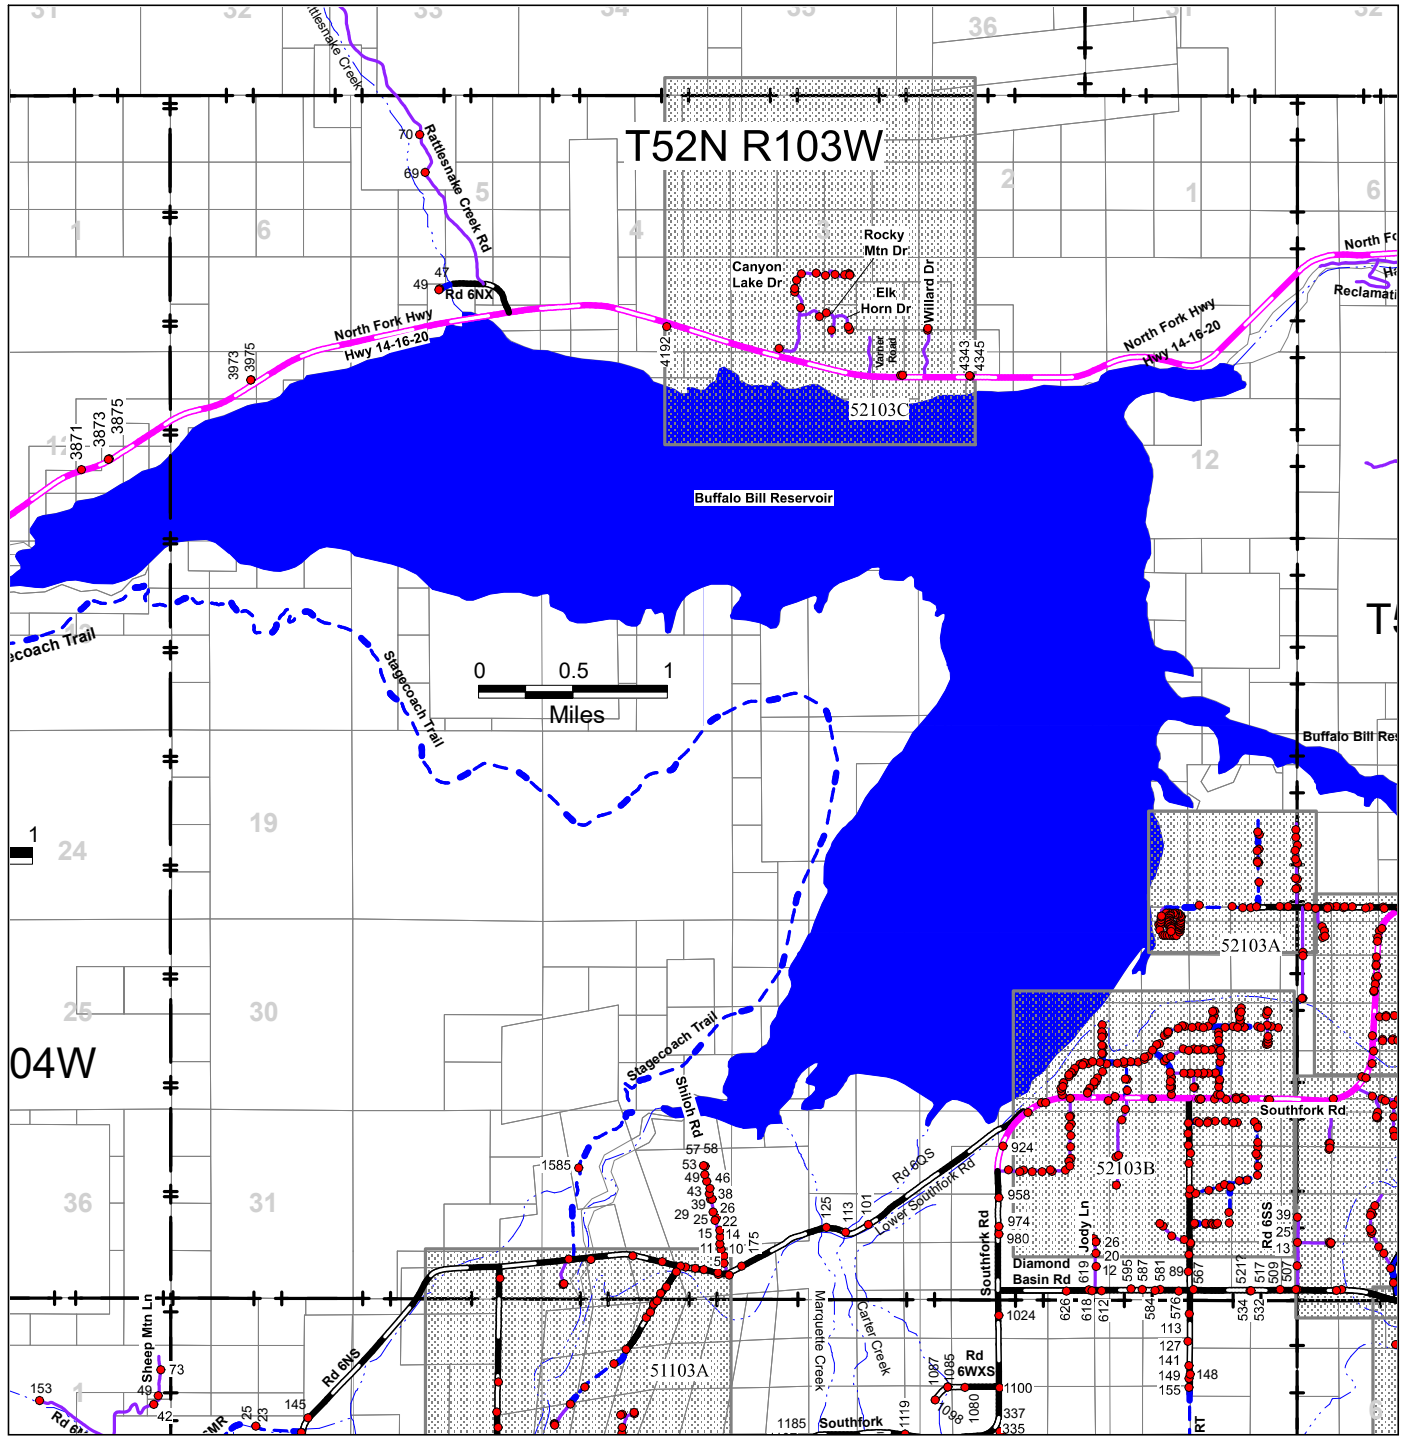

T52N R103W

52103

PAGE REFERENCE:

| | | |
|-------|-------|-------|
| 53104 | 53103 | 53102 |
| 52104 | 52103 | 52102 |
| 51104 | 51103 | 51102 |

This map is for informational purposes only. The location and extent of roads, accesses, and property lines depicted hereon do not guarantee legal right of passage, ingress and egress, or property boundaries.

- County Maintained
 - Chip Sealed
 - Dirt (various grades)
- State Maintained
 - Chip Sealed
 - Forest Service Maintained
 - Dirt (various grades)
 - Private Road
 - Various Surfaces

Cross Reference Road List:

- Bartlett Ln = Rd 6SU
- Diamond Basin Rd = 6UU
- Lakeside Rd = Rd 6NX
- Lower Southfork Rd = Rd 6QS
- Northfork Hwy = Yellowstone Hwy; US Hwy 14-16-20
- Rd 6MR = Hidden Valley Ranch Rd
- Southfork Rd = St Hwy 291; Rd 6WX